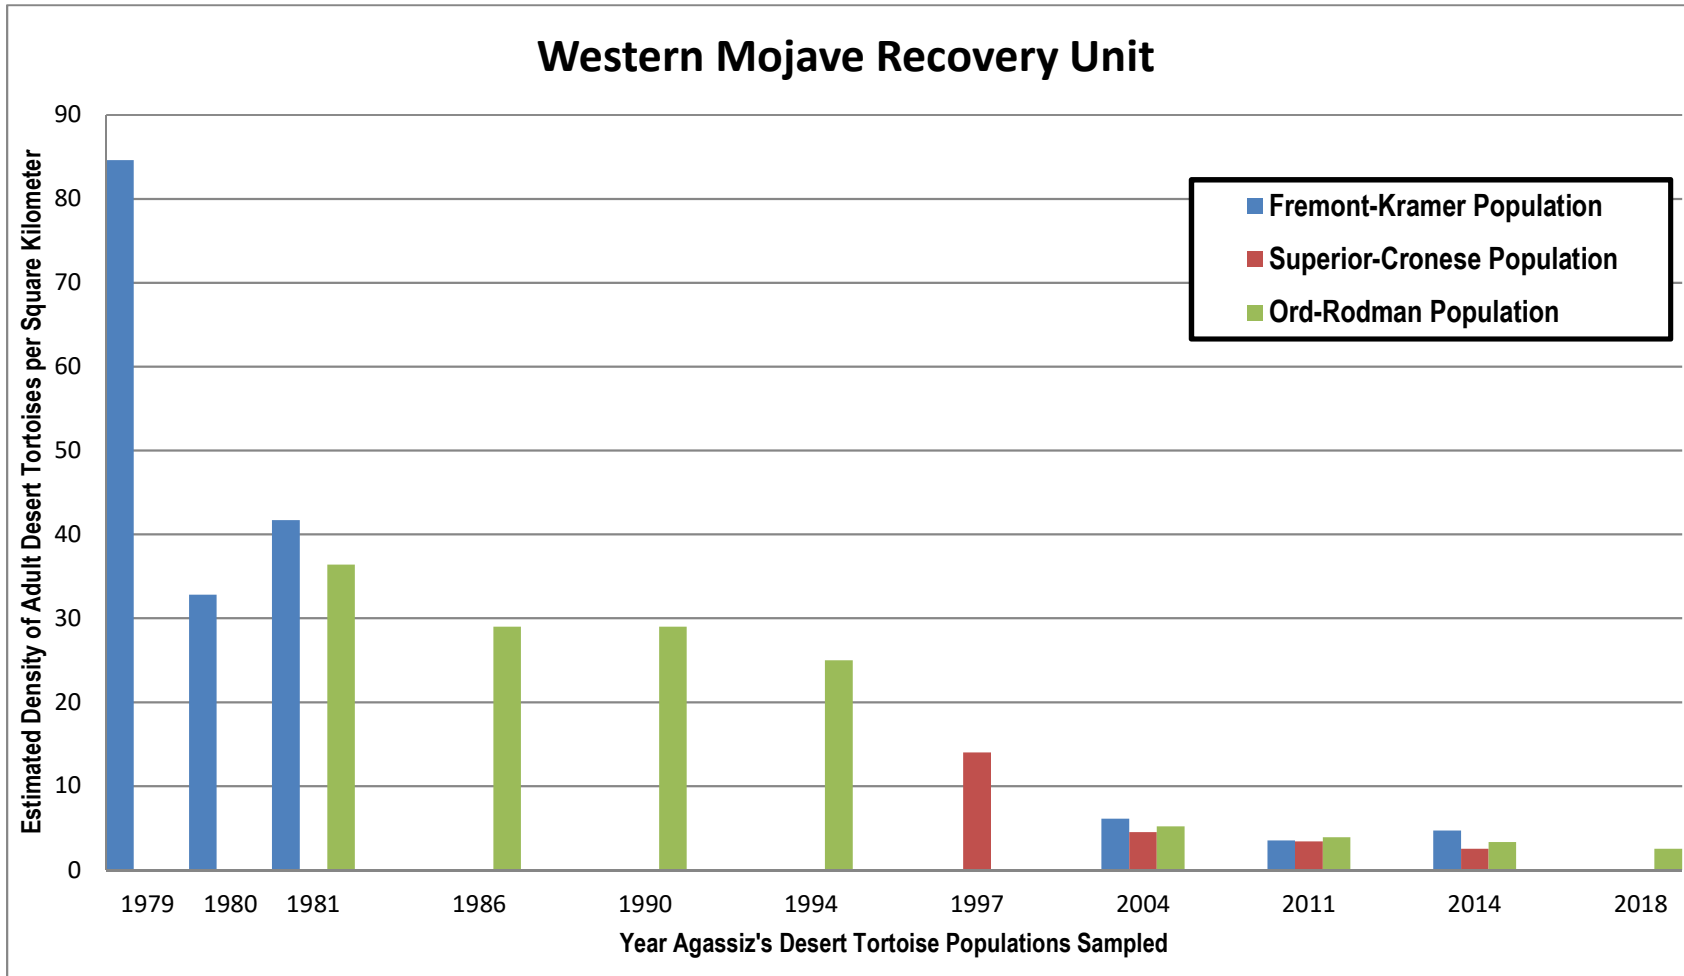

Attachment 2. Density estimates for adult Agassiz's desert tortoises for three Recovery Units (Western Mojave, Colorado Desert, and Eastern Mojave) in California. Data prior to 2001 is from permanent study plots and after 2001 is from line distance sampling.

Colorado Desert Recovery Unit

Eastern Mojave Recovery Unit