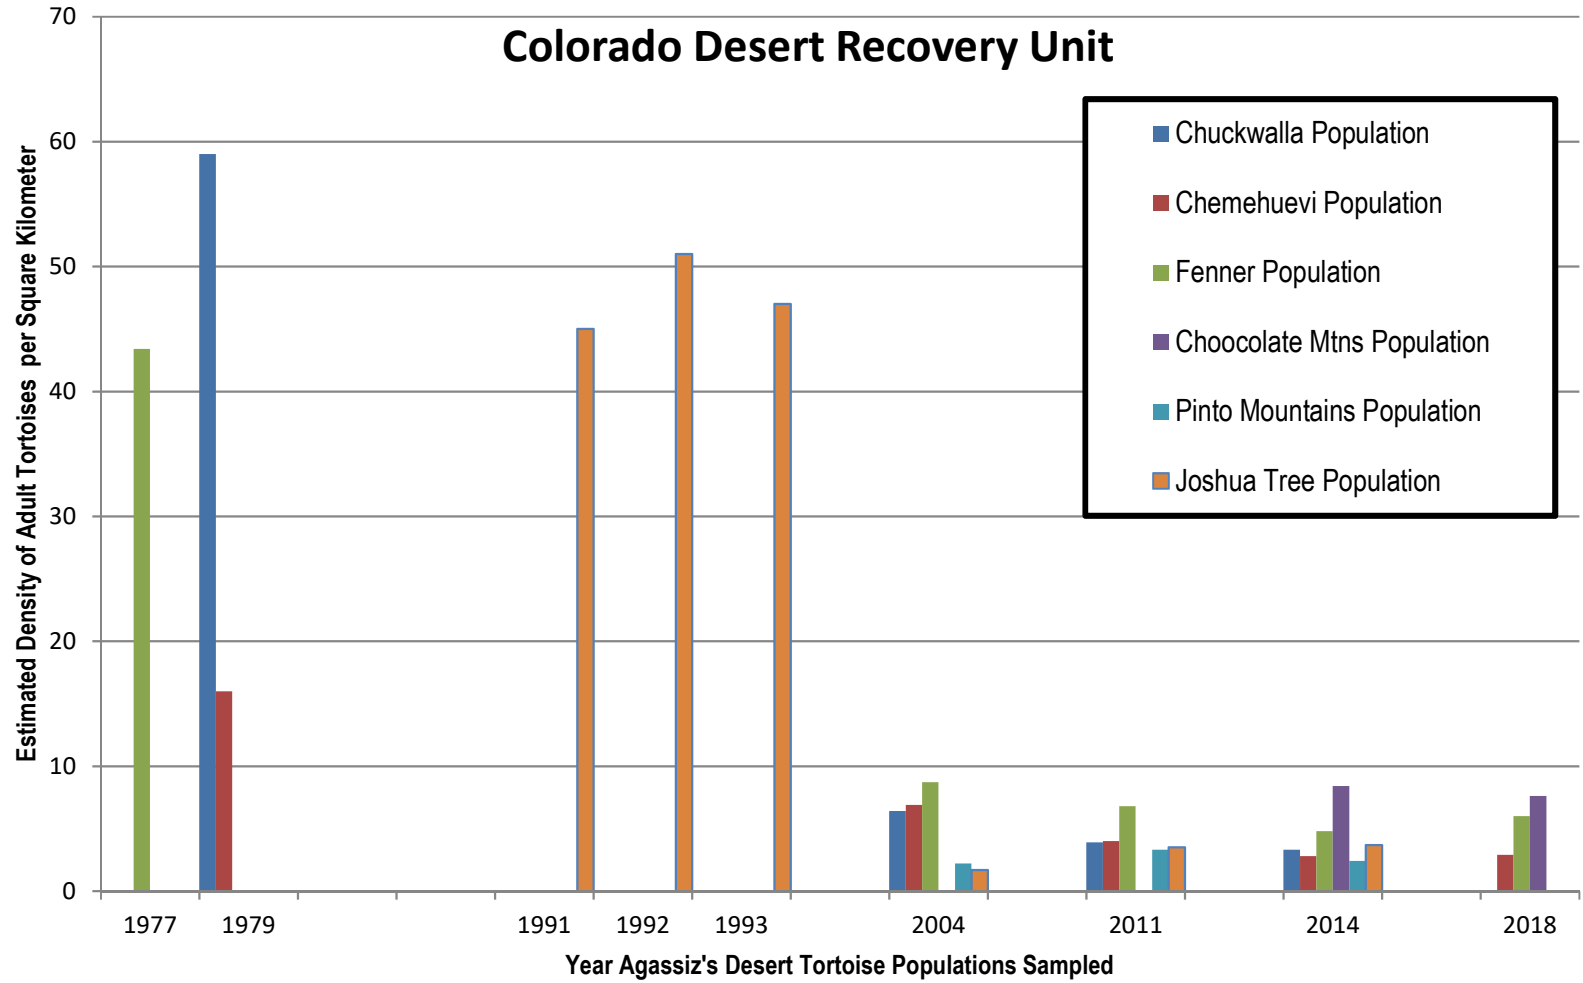

Attachment 2. Density estimates for adult Agassiz's desert tortoises for three Recovery Units (Western Mojave, Colorado Desert, and Eastern Mojave) in California. Data prior to 2001 is from permanent study plots and after 2001 is from line distance sampling.

Colorado Desert Recovery Unit

Eastern Mojave Recovery Unit